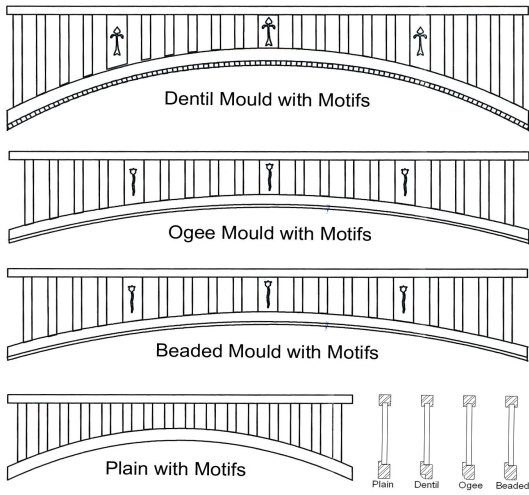

Fretwork Selection

Curved Fretwork

Straight Fretwork with Motif

Balustrade Panels.

Frieze Panels.

Fret Rail.

Bottom Rail.

Handrail.

All fretwork items non-stocked. Please allow 3-5 working days.